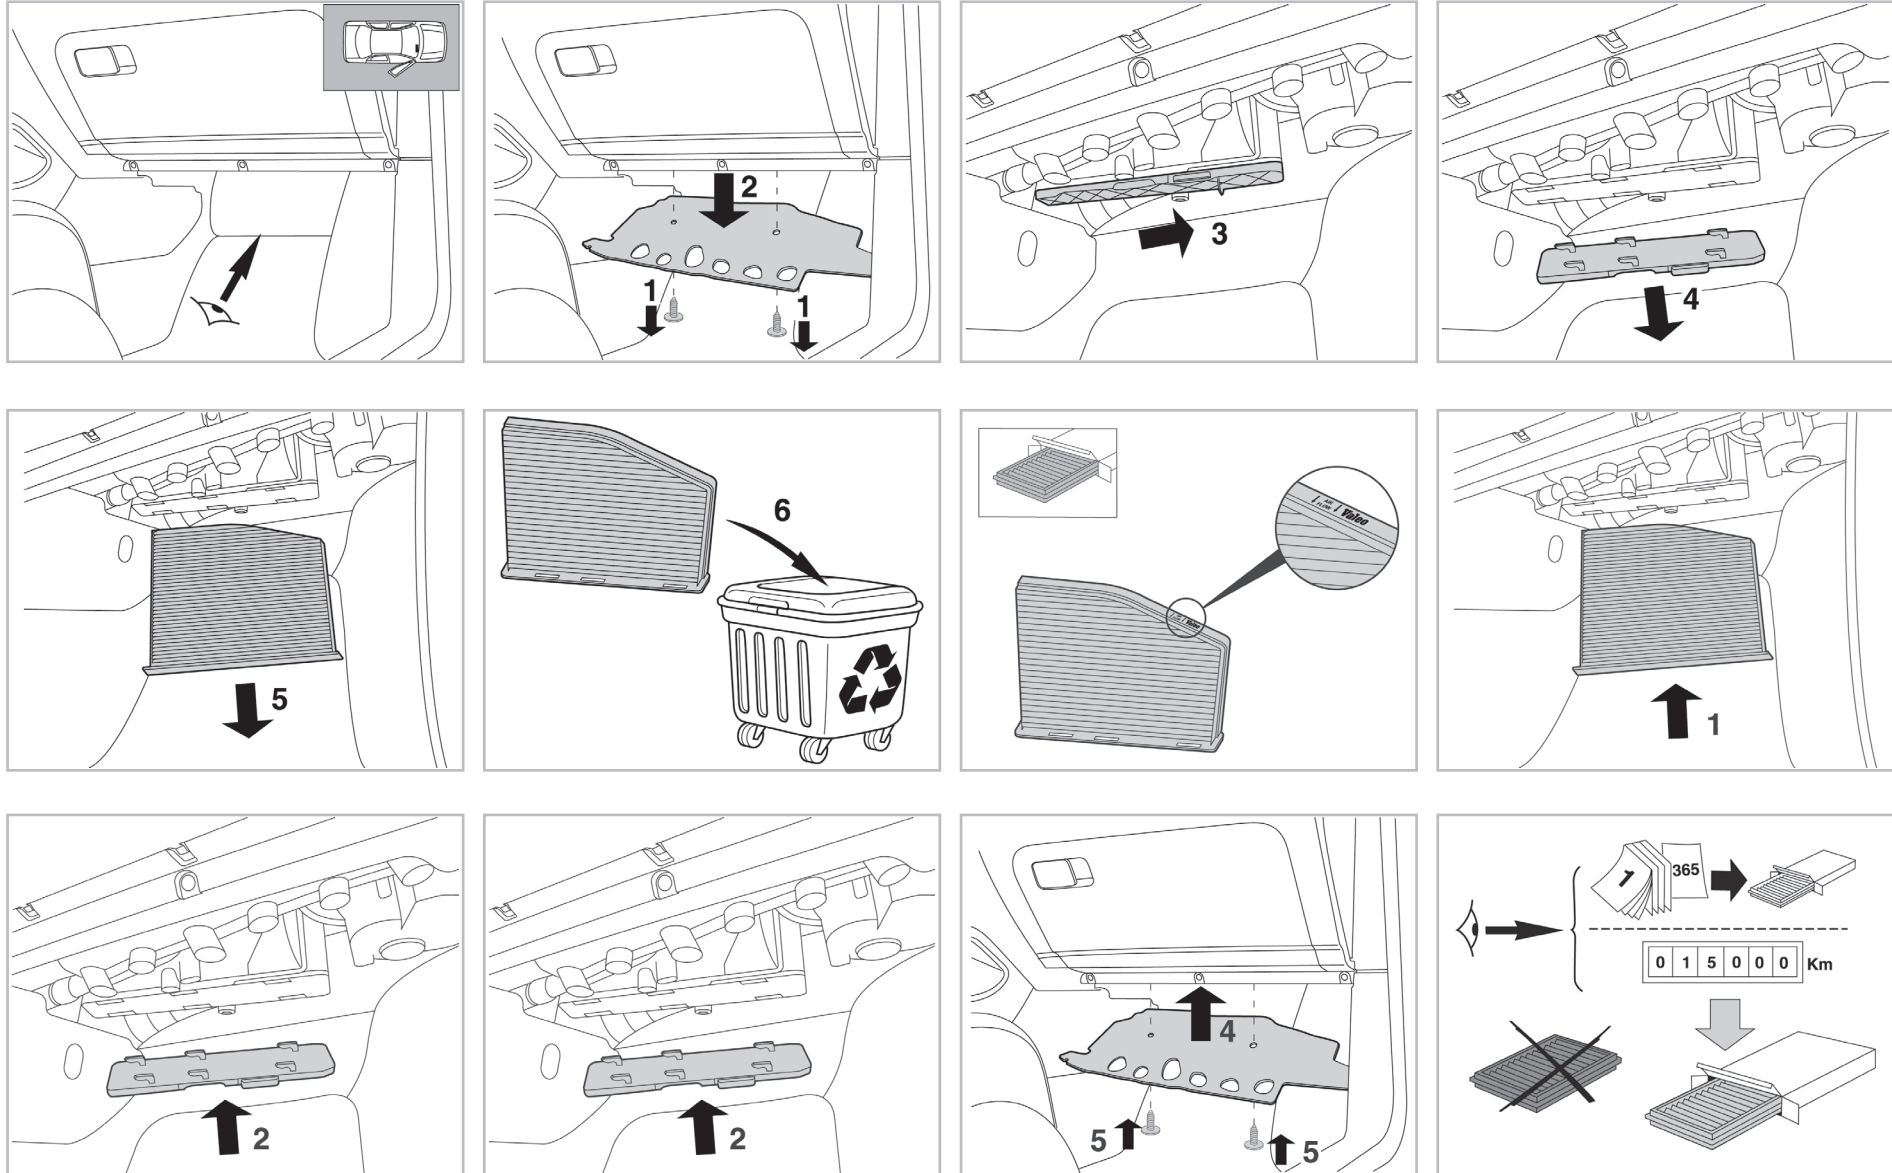

PROTECT

combined with active carbon

715665

FH816

CA

WANT TO KNOW MORE?

www.valeo-techassist.com

FOR

AUDI
SEAT
SKODA
VOLKSWAGEN

A3 A/C+/- (05/03 >) / **Q3** A/C+/- (06/11 >) / **TT** (05/06 >)
ALHAMBRA A/C+/- (04/10 >) / **LEON** A/C+ (11/05 >)
OCTAVIA A/C+/- (06/04 >)
GOLF V A/C+ (10/03 > 09/08) / **GOLF VI** A/C+/- (10/08 >) / **JETTA** A/C+/- (08/05 >) / **SHARAN** A/C+/- (08/10 >) /
PASSAT A/C+/- (03/05 >)

Valeo Service - Société par Actions Simplifiée - Capital de 12 900 000 € - 70, rue Pleyel, 93285 Saint-Denis Cedex - France - B 306 486 408 RCS Bobigny