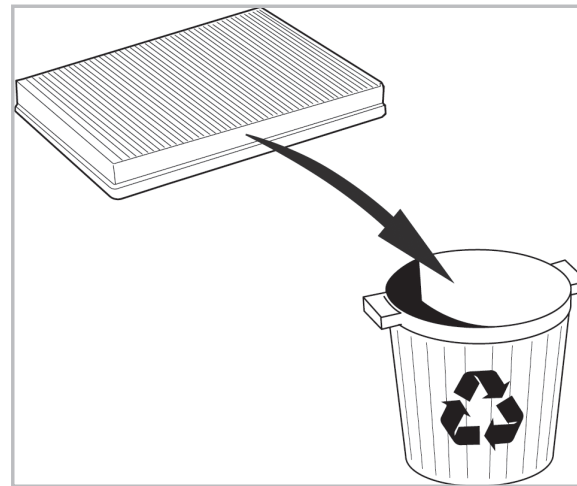

FOR  
**MERCEDES**     **SPRINTER II A+ (04/06 >)**  
**VOLKSWAGEN**   **CRAFTER A/C+ (04/06 >)**

**PROTECT**

combined with  
 active carbon

**715602**  
 FH437

**WANT TO  
 KNOW MORE?**

[www.valeo-techassist.com](http://www.valeo-techassist.com)