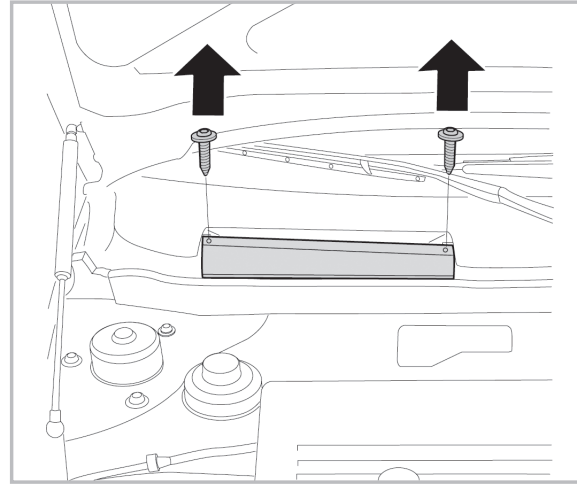

FOR  
**MERCEDES**     **SPRINTER II A+ (04/06 >)**  
**VOLKSWAGEN**   **CRAFTER A/C+ (04/06 >)**

**PROTECT**

combined with  
 active carbon

**715602**  
 FH437

**WANT TO  
 KNOW MORE?**

[www.valeo-techassist.com](http://www.valeo-techassist.com)