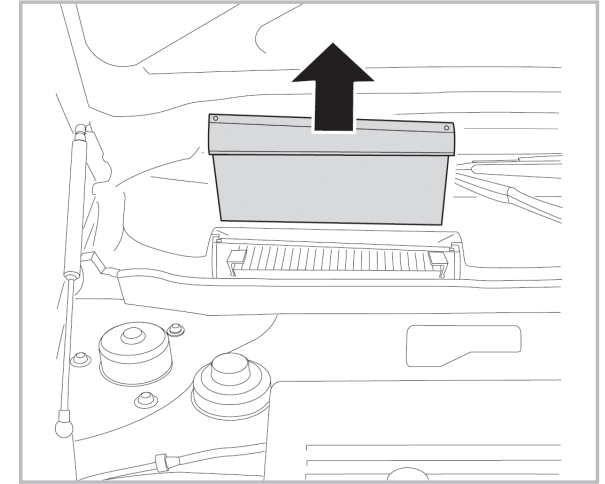

FOR  
**MERCEDES**     **SPRINTER II A+ (04/06 >)**  
**VOLKSWAGEN**   **CRAFTER A/C+ (04/06 >)**

**PROTECT**

combined with  
 active carbon

**715602**  
 FH437

**WANT TO  
 KNOW MORE?**

[www.valeo-techassist.com](http://www.valeo-techassist.com)