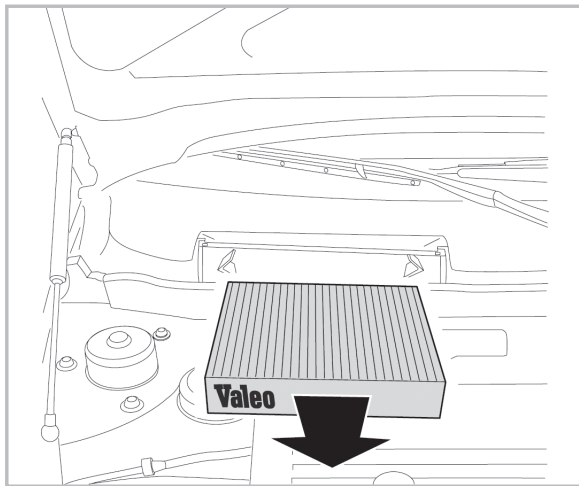

FOR  
**MERCEDES**     **SPRINTER II A+ (04/06 >)**  
**VOLKSWAGEN**   **CRAFTER A/C+ (04/06 >)**

**PROTECT**

combined with  
 active carbon

**715602**  
 FH437

**WANT TO  
 KNOW MORE?**

[www.valeo-techassist.com](http://www.valeo-techassist.com)