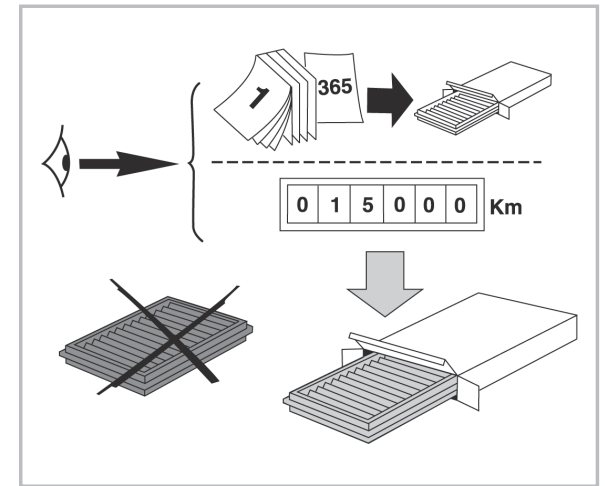

FOR  
**MERCEDES**     **SPRINTER II A+ (04/06 >)**  
**VOLKSWAGEN**   **CRAFTER A/C+ (04/06 >)**

**PROTECT**

combined with  
 active carbon

**715602**  
 FH437

**WANT TO  
 KNOW MORE?**

[www.valeo-techassist.com](http://www.valeo-techassist.com)